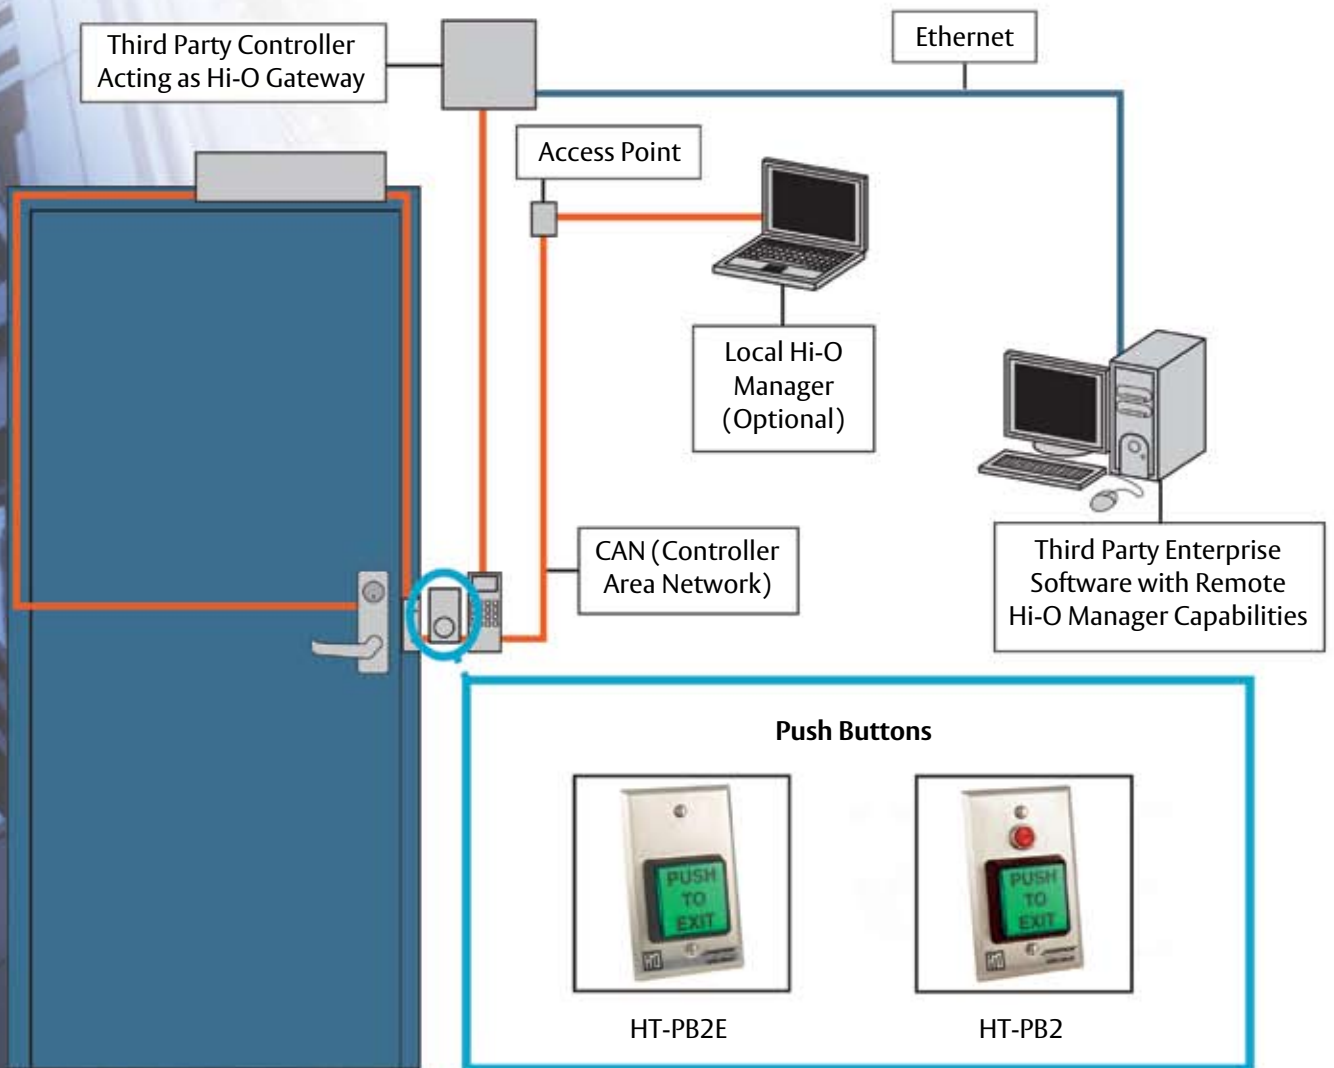

Push Buttons with Hi-O™ Technology

Hi-O TECHNOLOGY

ASSA ABLOY's standard-based Hi-O system - Highly Intelligent Opening - connects electronic door components over a CAN (Controller Area Network) data network, allowing them to communicate and monitor the health of the opening. Intelligence is built into each device instead of centralized logic unit, creating a plug-n-play system.

Each device is instantly recognized when plugged into the system - similar to what happens when a USB device is plugged into a computer. Every unit is connected with a four wire cable and has ElectroLynx® plug-in connectors for quick installation.

Features and Capabilities - Installation:

- Automatic configuration and immediate activation due to intelligence embedded in components
- Simple four-wire hookup for data & power
- Standardized ElectroLynx® connectors
- Self-regulating power, 12 - 24 volts
- Software (Hi-O Manager or other enterprise system) verifies correct door installation

- Components provide detailed performance information
- System reports on maintenance needs
- Provides hi-low voltage monitoring, sabotage detection and usage counting for each device
- Troubleshoots system errors and pin points faulty device